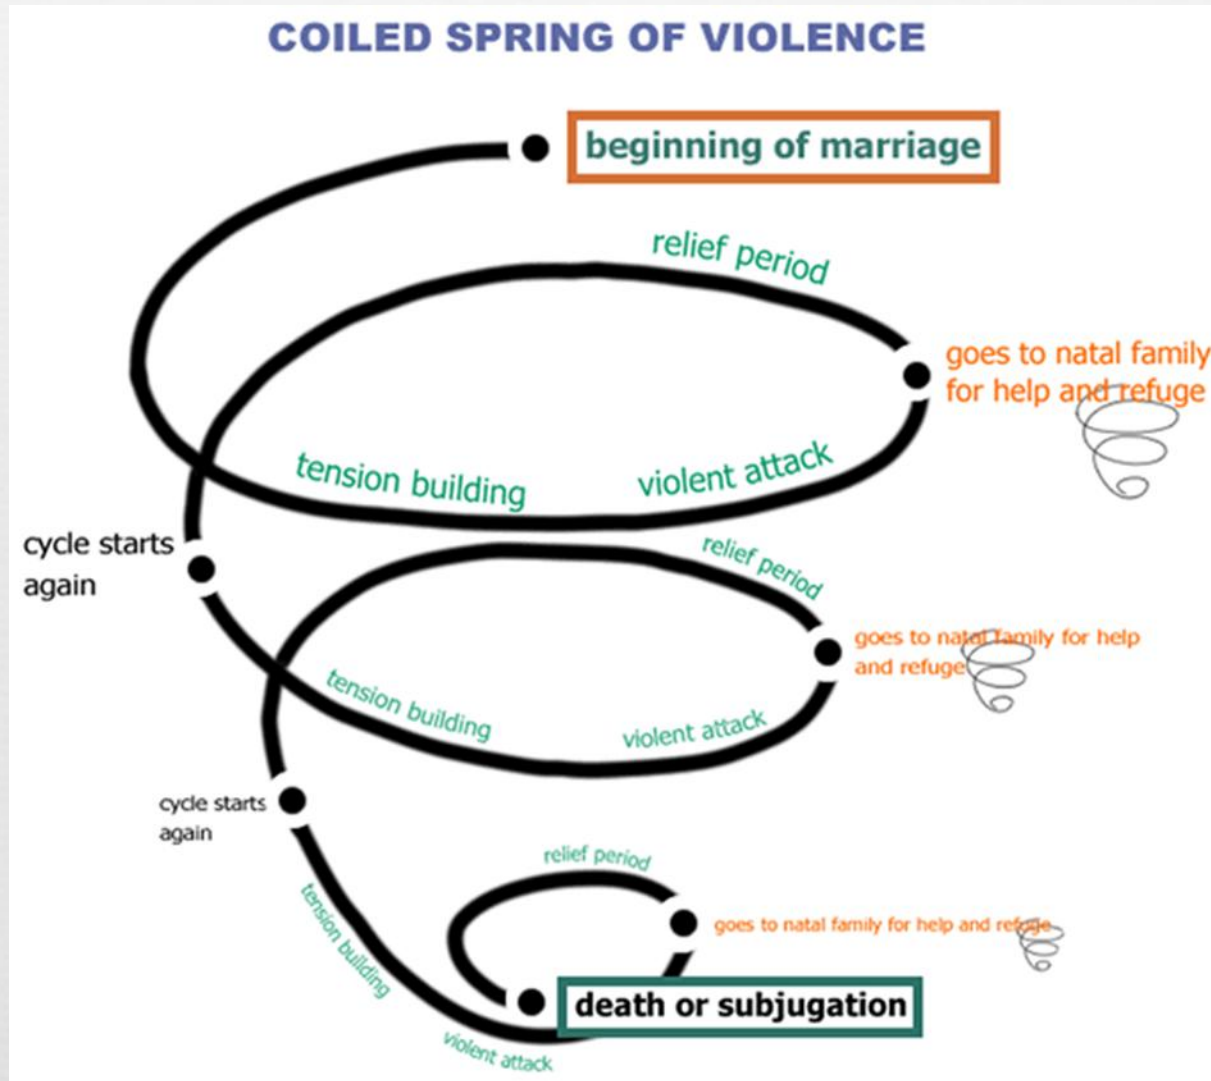

# Ending Domestic Violence in Asian/Pacific Islander (A/PI) Communities

- 41 – 61% of Asian women report experiencing physical and/or sexual violence by an intimate partner during their lifetime
- 81% of women reported experiencing at least one form of intimate partner violence in the past year
- 28.5% of Asian women report knowing a woman who had experienced abuse by her in-laws

# DV Cycle of Violence

# DV Coiled Spring of Violence